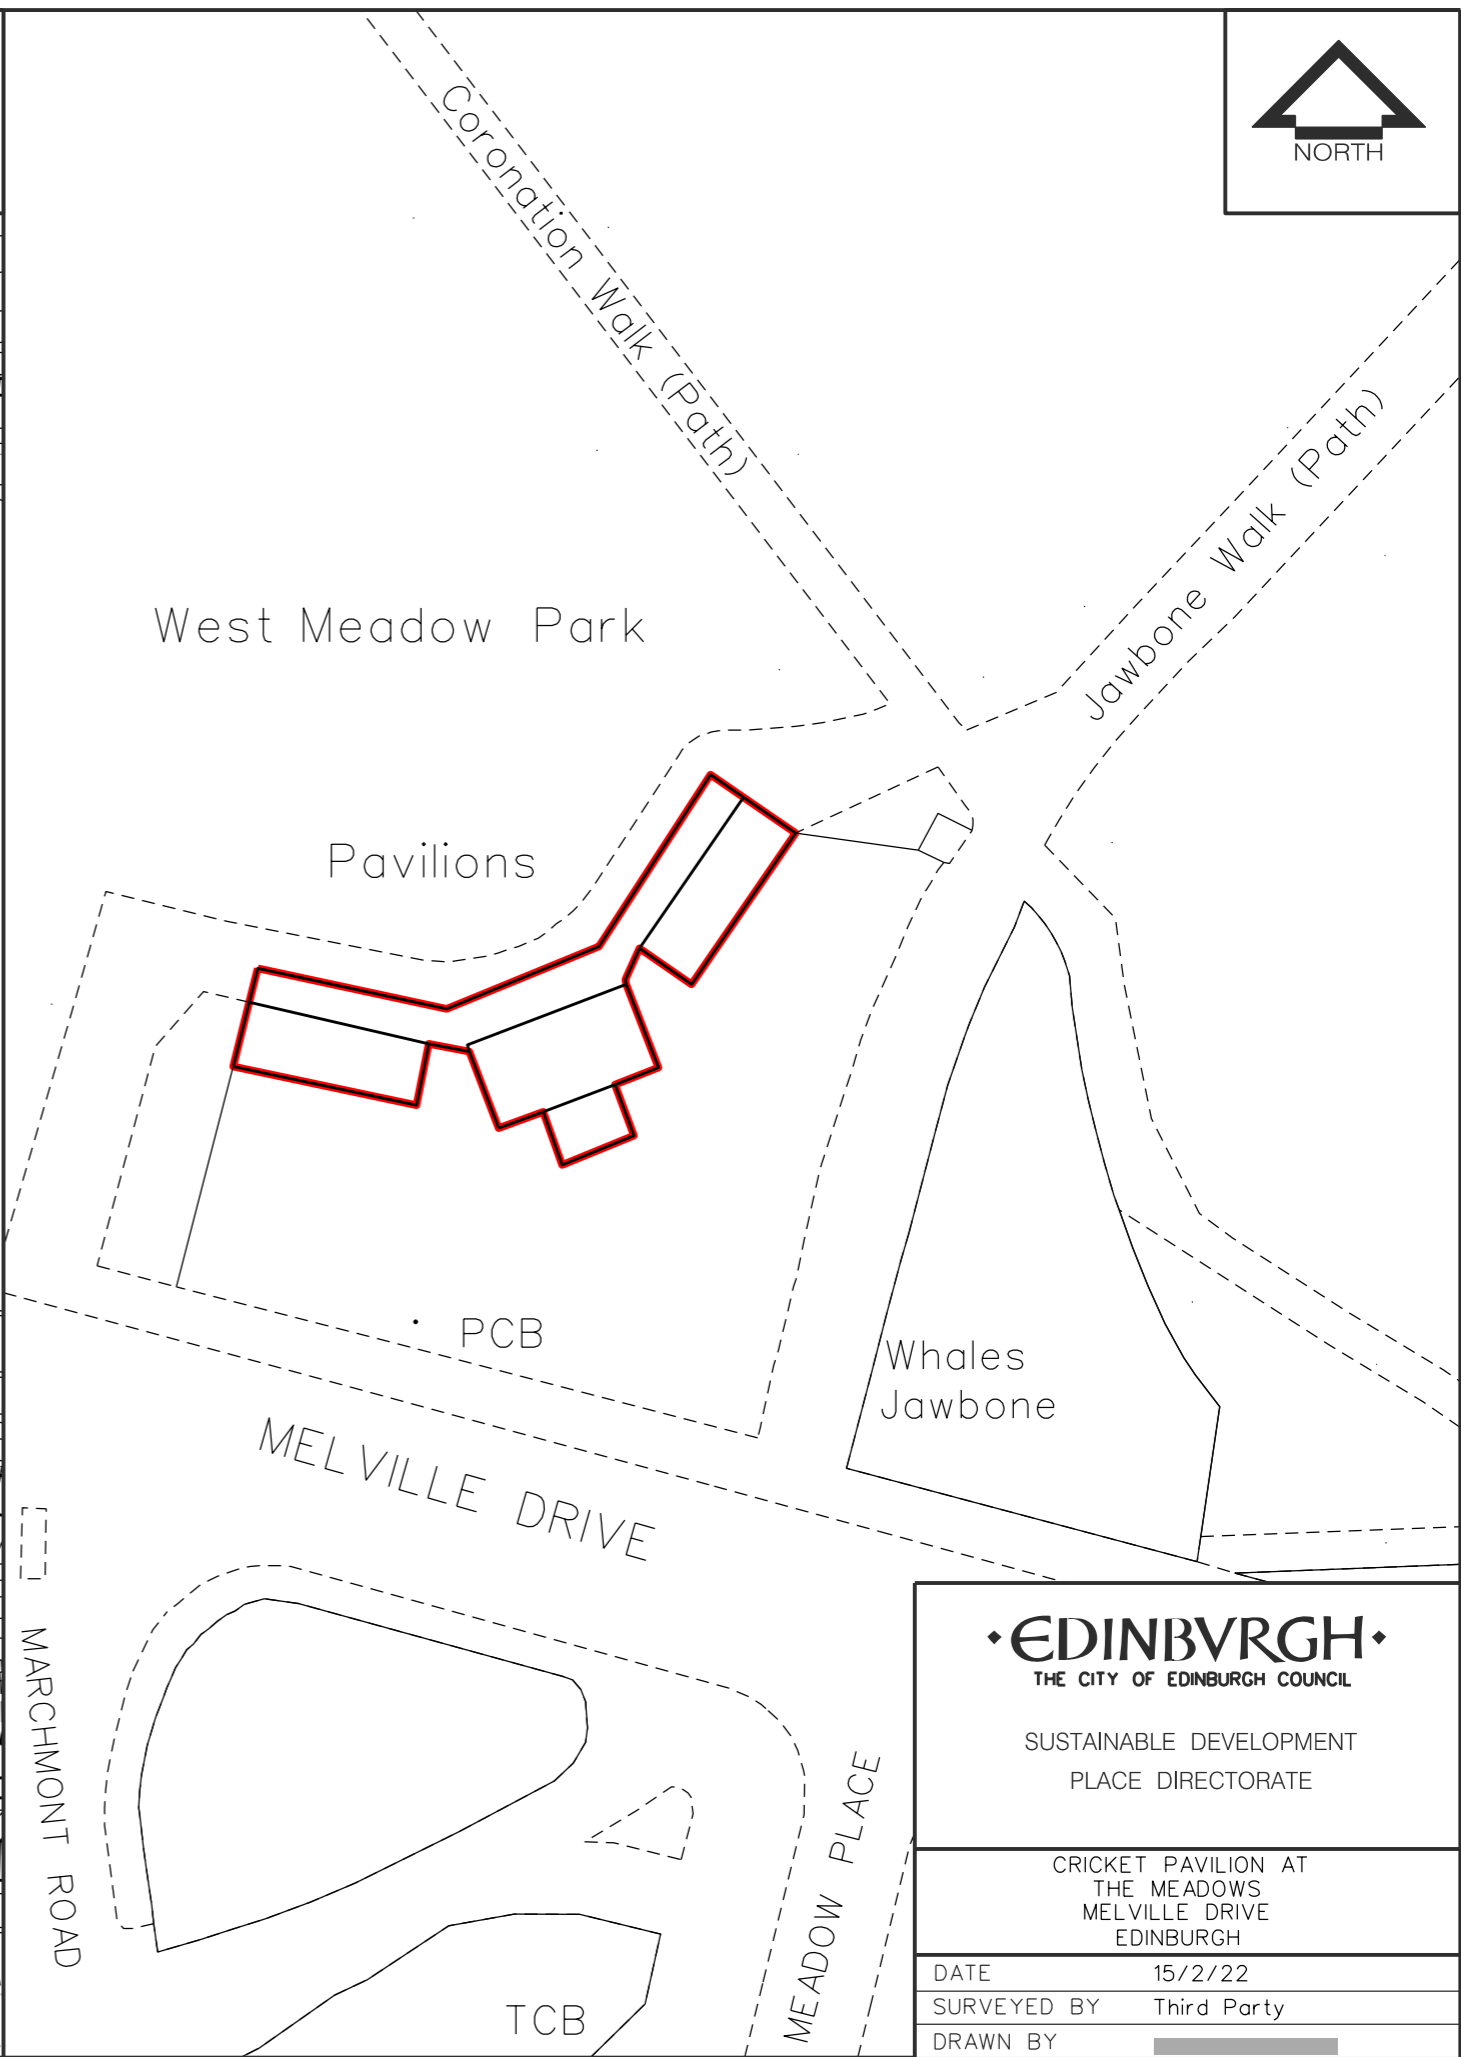

LOCATION PLAN

SCALE 1:1250

SITE PLAN

SCALE 1:200

• EDINBURGH • THE CITY OF EDINBURGH COUNCIL	
SUSTAINABLE DEVELOPMENT PLACE DIRECTORATE	
CRICKET PAVILION AT THE MEADOWS MELVILLE DRIVE EDINBURGH	
DATE	15/2/22
SURVEYED BY	Third Party
DRAWN BY	
SCALE	1:200 @ A3 SIZE
NEG. NO.	A3/2425